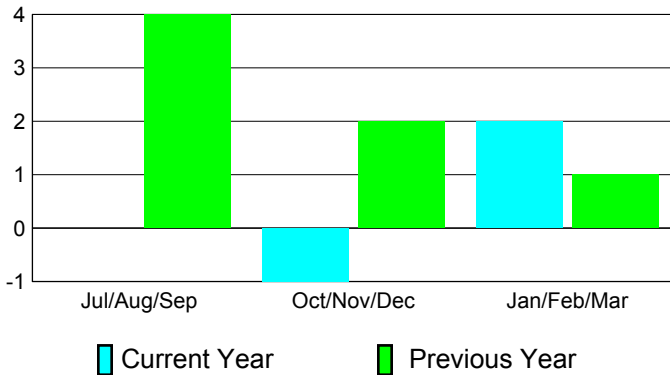

2010-2011 GMT Reports for District (or Undistricted) **District 354 D**

GMT: **KWANG-SOO JANG**

Location: **REPUBLIC OF KOREA**

GMT CA: **5**

CLUBS

**Club Results
2010-2011**

**Clubs
2009-2010**

Month	New Club Goal	Actual New Clubs	Actual Dropped Clubs	Gain/Loss of Clubs	Gain/Loss of Clubs
Jul/Aug/Sep	1	6	-6	0	4
Oct/Nov/Dec	2	3	-4	-1	2
Jan/Feb/Mar	2	2	0	2	1
Totals	5	11	-10	1	7

Club Results 2010-2011

Goal, New, Dropped, Gain/Loss

Comparison of Club Gain/Loss

Current Year Compared to the Previous Year

YTD Status Quo Clubs 2010-2011

Status Quo Clubs Compared to Status Quo Members

MEMBERSHIP

**Membership Results
2010-2011**

**Membership
2009-2010**

Month	Net Memb Goal	Actual New Memb	Actual Dropped Memb	Gain/Loss of Memb	Gain/Loss of Memb
Jul/Aug/Sep	70	542	-319	223	76
Oct/Nov/Dec	90	403	-526	-123	-136
Jan/Feb/Mar	290	491	-151	340	184
Totals	450	1436	-996	440	124

Membership Results 2010-2011

Goal, New, Dropped, Gain/Loss

Comparison of Membership Gain/Loss

Current Year Compared to the Previous Year

Gender Comparison 2010-2011

Jul/Aug/Sep

Oct/Nov/Dec

Jan/Feb/Mar

Male

Female