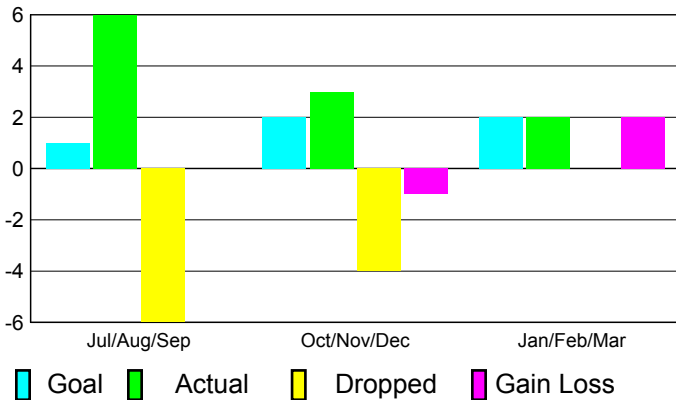

## CLUBS

**Club Results  
2010-2011**

**Clubs  
2009-2010**

Month	New Club Goal	Actual New Clubs	Actual Dropped Clubs	Gain/Loss of Clubs	Gain/Loss of Clubs
Jul/Aug/Sep	1	6	-6	0	4
Oct/Nov/Dec	2	3	-4	-1	2
Jan/Feb/Mar	2	2	0	2	1
<b>Totals</b>	<b>5</b>	<b>11</b>	<b>-10</b>	<b>1</b>	<b>7</b>

### Club Results 2010-2011

Goal, New, Dropped, Gain/Loss

### Comparison of Club Gain/Loss

Current Year Compared to the Previous Year