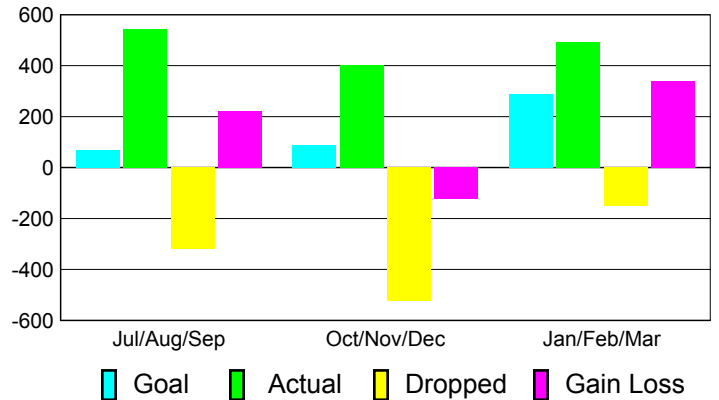

### YTD Status Quo Clubs 2010-2011

Status Quo Clubs Compared to Status Quo Members

## MEMBERSHIP

**Membership Results  
2010-2011**

**Membership  
2009-2010**

Month	Net Memb Goal	Actual New Memb	Actual Dropped Memb	Gain/Loss of Memb	Gain/Loss of Memb
Jul/Aug/Sep	70	542	-319	223	76
Oct/Nov/Dec	90	403	-526	-123	-136
Jan/Feb/Mar	290	491	-151	340	184
<b>Totals</b>	<b>450</b>	<b>1436</b>	<b>-996</b>	<b>440</b>	<b>124</b>

### Membership Results 2010-2011

Goal, New, Dropped, Gain/Loss