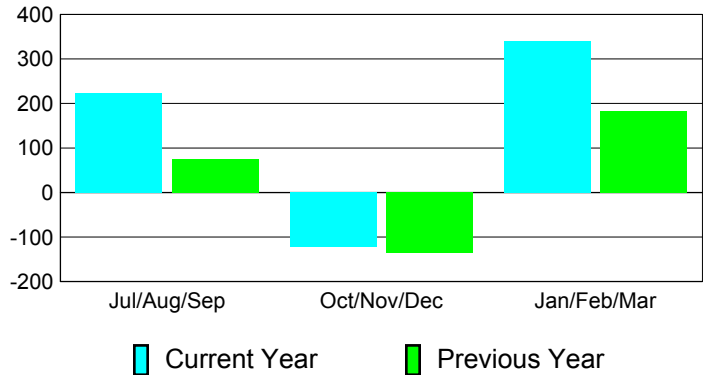

Gender Comparison 2010-2011

Jul/Aug/Sep

Oct/Nov/Dec

Jan/Feb/Mar

Male

Female